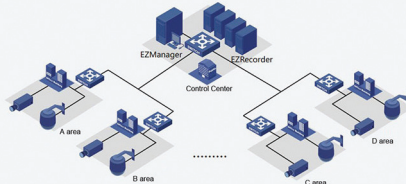

Multi-Computer Development

Mid-Scale Video Surveillance Solution