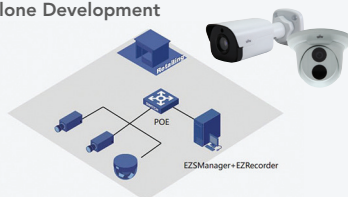

Standalone Development

Small Scale Video Surveillance Solution